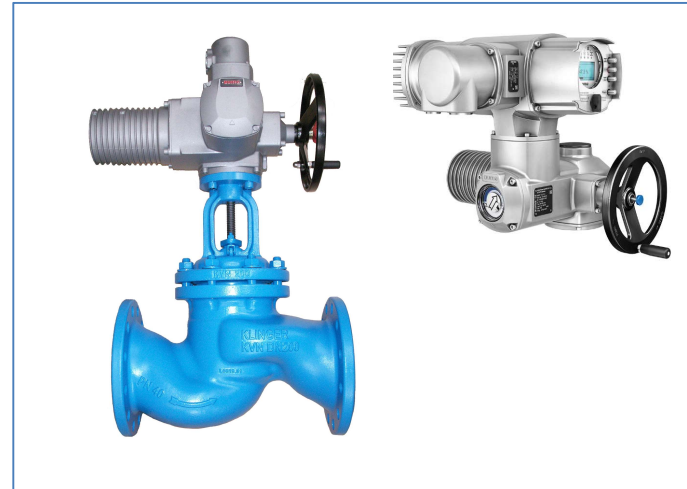

DO YOU KNOW...?

KVN PISTON VALVE AUTOMATED:

KLINGER KVN with pneum. Membrane actuator:

- » Single or double acting
- » Movement actuator 0 to 360°
- » Emergency hand wheel available
- » Limit switch box in standard and EX version
- » Solenoid valve in standard and EX version
- » Positioner 4-20mA for regulation applications
- » Incl. Assembling and function test
- » Actuator brand „SART“

KLINGER KVN with electr. actuator:

- » Selection for different voltages, 230,380,400V
- » Movement actuator 0 to 360°
- » With emergency hand wheel
- » Ex and regulation version available
- » Incl. Assembling and function test
- » Actuator control for open/close application
- » Actuator control for bus-system
- » Different actuator brands possible: AUMA, SCHIEBEL etc...